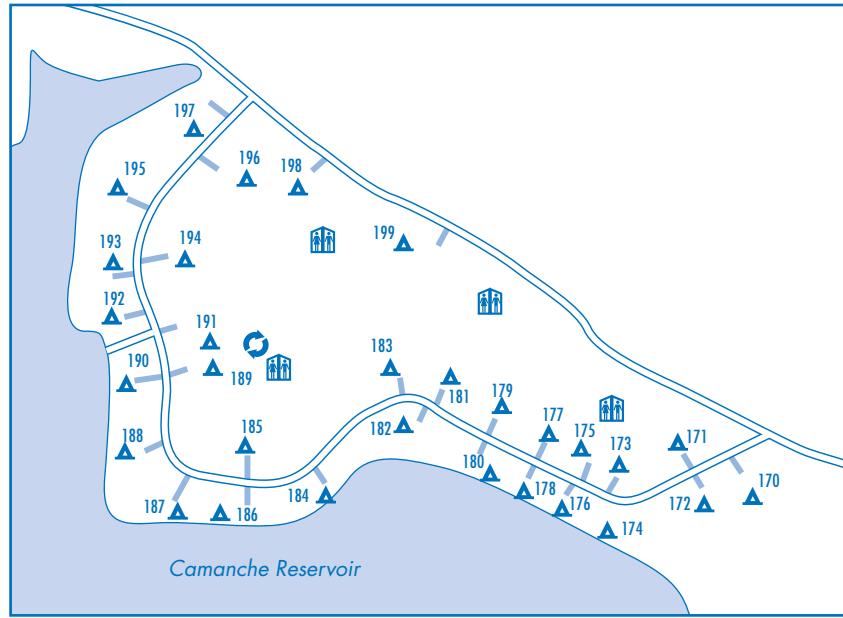

RABBIT CREEK

170-199

LOCATION MAP - NORTH

CAMANCHE NORTH SHORE CAMPGROUNDS

BLUE OAKS

1-149

PENINSULA

150-169

LEGEND

CAMPSITES

- ▲ SINGLE
- ▴ DOUBLE
- ▵ TRIPLE
- QUAD
- GROUP
- ♿ ACCESSIBLE

AMENITIES

- 🚻 RESTROOMS
- 🚿 SHOWERS
- 💧 WATER
- 🚽 RV DUMP STATION
- ♻️ RECYCLING STATION
- 🎡 PLAYGROUND
- 🚽 PORTABLE TOILET
- 🧺 LAUNDRY

EAGLE BEACH BOAT IN ONLY

250-256