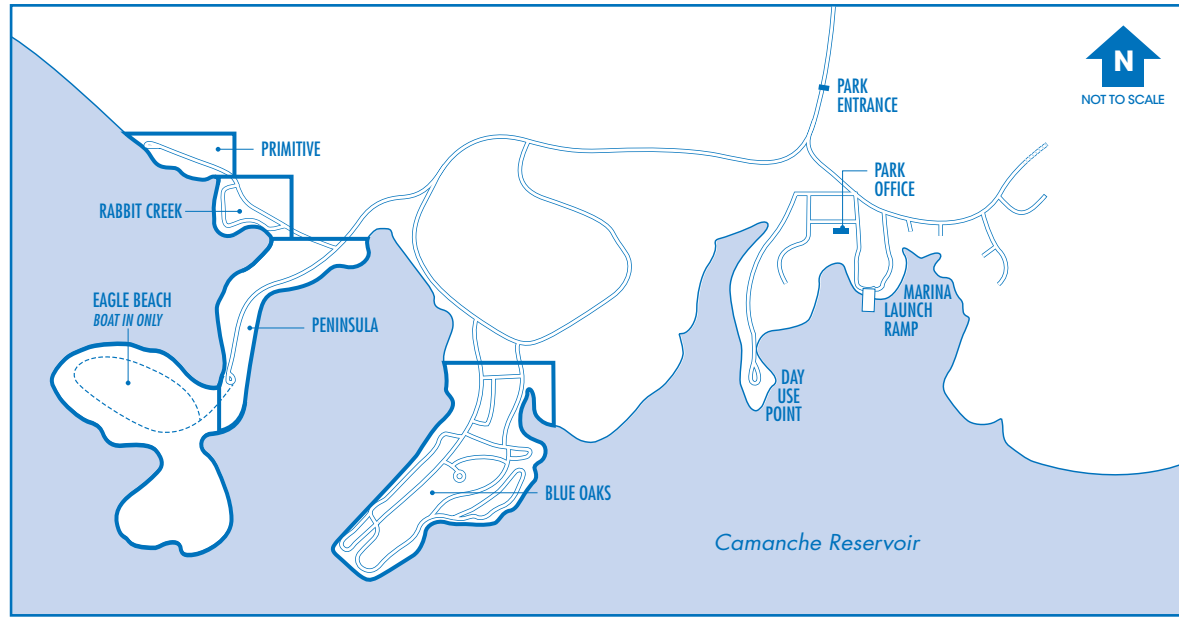

RABBIT CREEK

170-199

LOCATION MAP - NORTH

CAMANCHE NORTH SHORE CAMPGROUNDS

BLUE OAKS

1-149

PENINSULA

150-169

LEGEND

CAMPSITES

- ▲ SINGLE
- ▴ DOUBLE
- ▵ TRIPLE
- QUAD
- GROUP
- ♿ ACCESSIBLE

AMENITIES

- 🚻 RESTROOMS
- 🚿 SHOWERS
- 💧 WATER
- 🚽 RV DUMP STATION
- ♻️ RECYCLING STATION
- 🎡 PLAYGROUND
- 🚽 PORTABLE TOILET
- 🧺 LAUNDRY

EAGLE BEACH BOAT IN ONLY

250-256