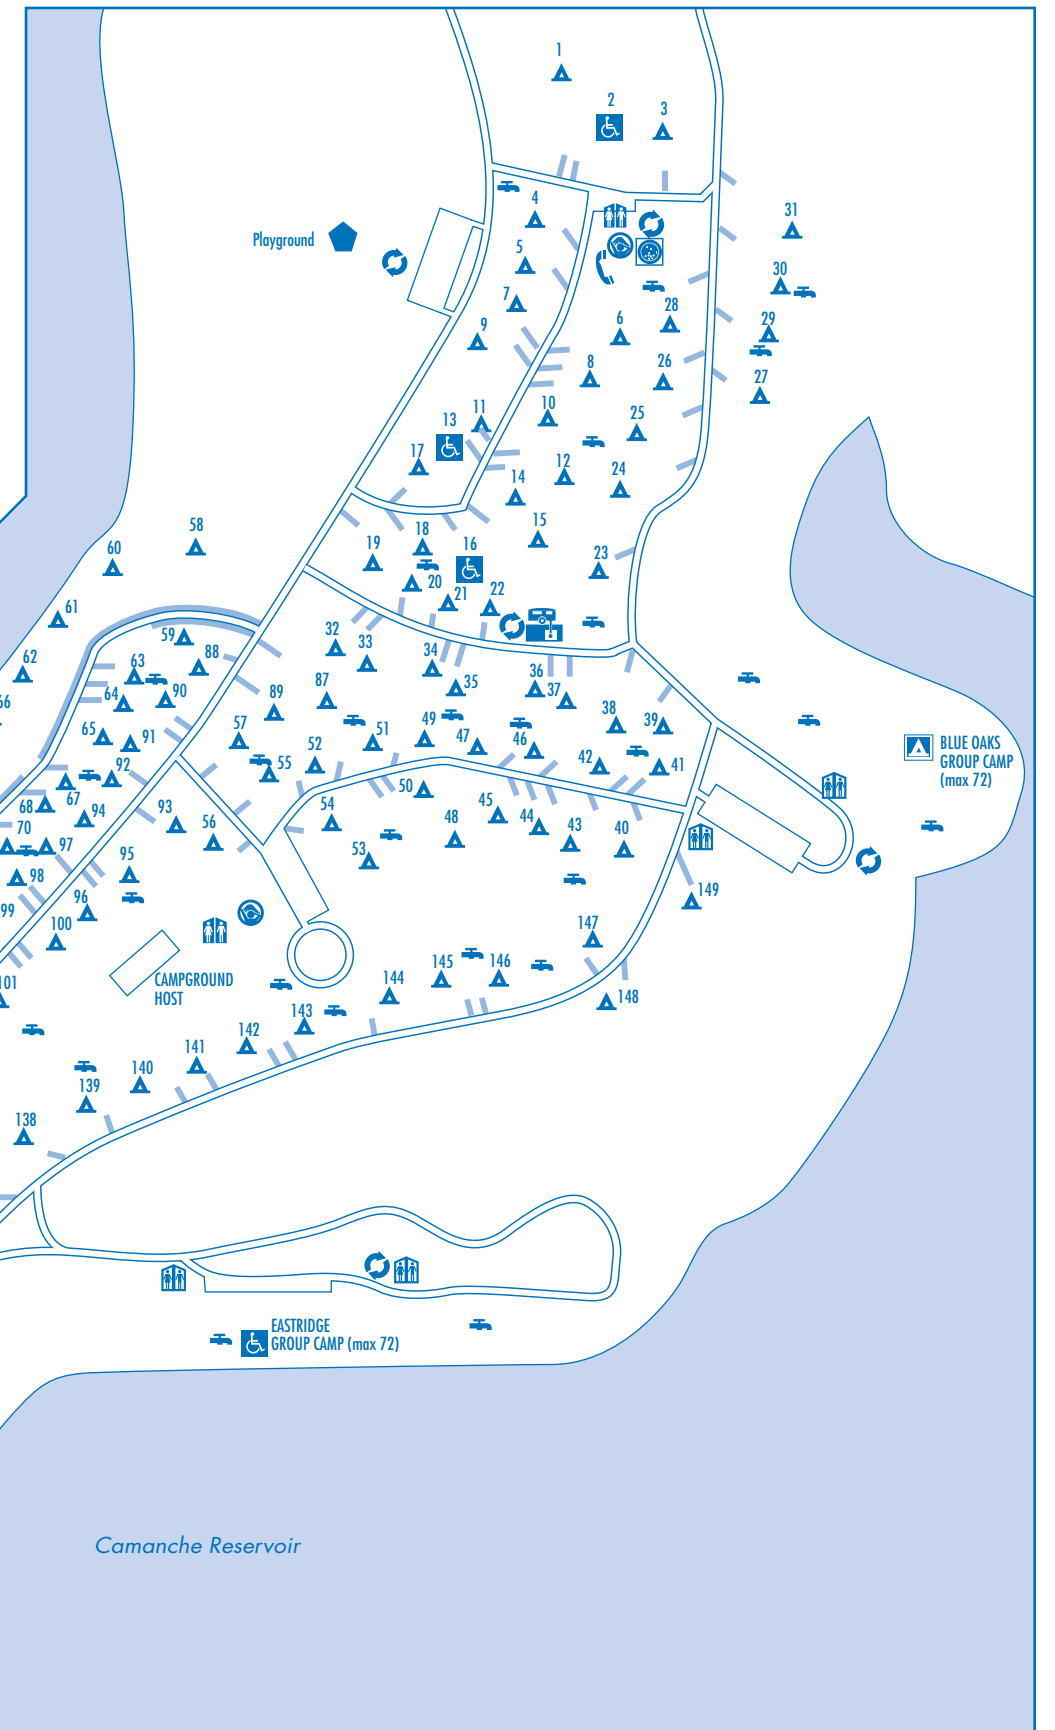

RABBIT CREEK

170-199

LOCATION MAP - NORTH

CAMANCHE NORTH SHORE CAMPGROUNDS

BLUE OAKS

1-149

PENINSULA

150-169

LEGEND

CAMPSITES

- ▲ SINGLE
- ▴ DOUBLE
- ▵ TRIPLE
- QUAD
- GROUP
- ♿ ACCESSIBLE

AMENITIES

- 🚻 RESTROOMS
- 🚿 SHOWERS
- 💧 WATER
- 🚽 RV DUMP STATION
- ♻️ RECYCLING STATION
- 🎡 PLAYGROUND
- 🚽 PORTABLE TOILET
- 🧺 LAUNDRY

EAGLE BEACH BOAT IN ONLY

250-256