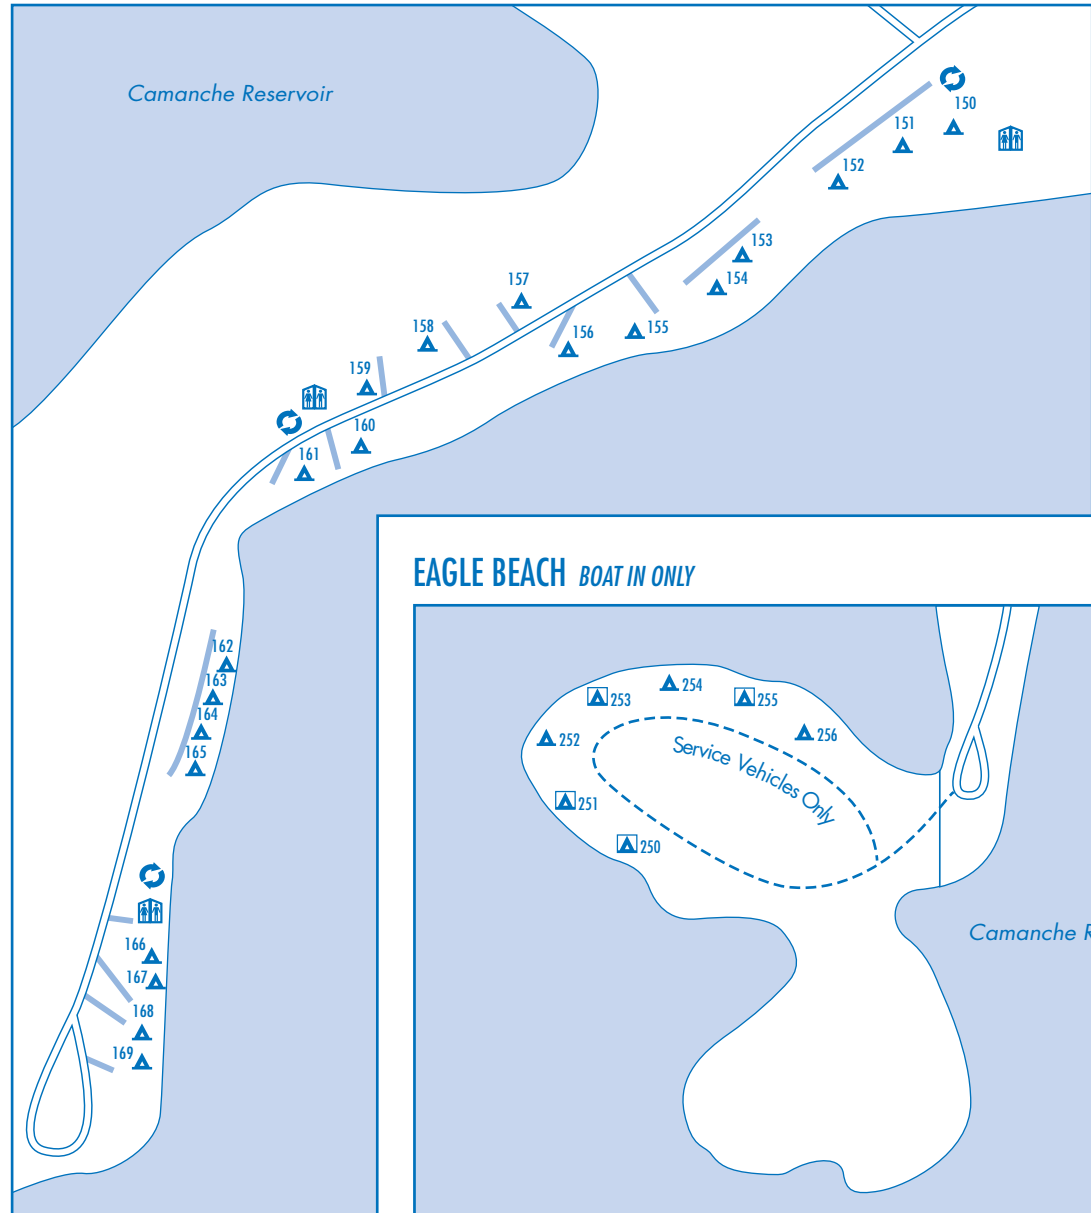

RABBIT CREEK

170-199

LOCATION MAP - NORTH

CAMANCHE NORTH SHORE CAMPGROUNDS

BLUE OAKS

1-149

PENINSULA

150-169

LEGEND

CAMPSITES

- ▲ SINGLE
- ▴ DOUBLE
- ▵ TRIPLE
- QUAD
- GROUP
- ♿ ACCESSIBLE

AMENITIES

- 🚻 RESTROOMS
- 🚿 SHOWERS
- 💧 WATER
- 🚽 RV DUMP STATION
- ♻️ RECYCLING STATION
- 🎡 PLAYGROUND
- 🚽 PORTABLE TOILET
- 🧺 LAUNDRY

EAGLE BEACH BOAT IN ONLY

250-256