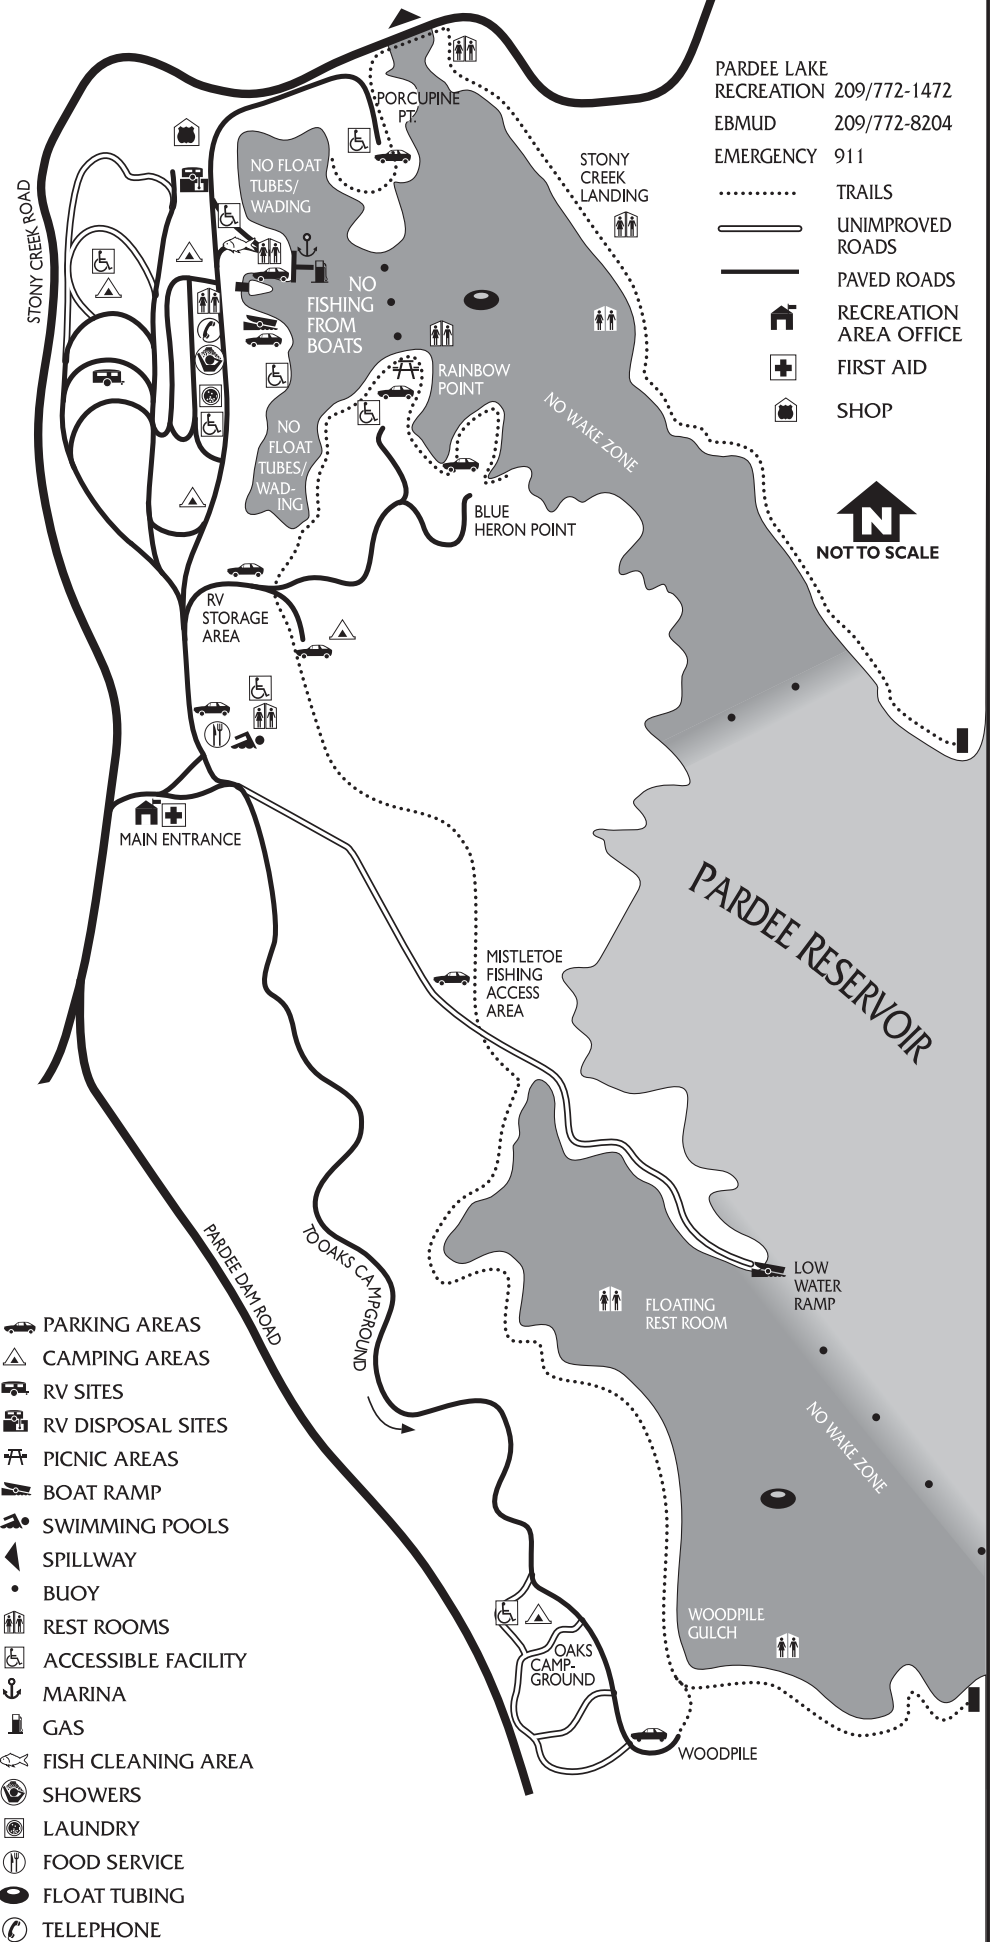

PARDEE LAKE RECREATION 209/772-1472
 EBMUD 209/772-8204
 EMERGENCY 911

-  TRAILS
-  UNIMPROVED ROADS
-  PAVED ROADS
-  RECREATION AREA OFFICE
-  FIRST AID
-  SHOP

-  PARKING AREAS
-  CAMPING AREAS
-  RV SITES
-  RV DISPOSAL SITES
-  PICNIC AREAS
-  BOAT RAMP
-  SWIMMING POOLS
-  SPILLWAY
-  BUOY
-  REST ROOMS
-  ACCESSIBLE FACILITY
-  MARINA
-  GAS
-  FISH CLEANING AREA
-  SHOWERS
-  LAUNDRY
-  FOOD SERVICE
-  FLOAT TUBING
-  TELEPHONE