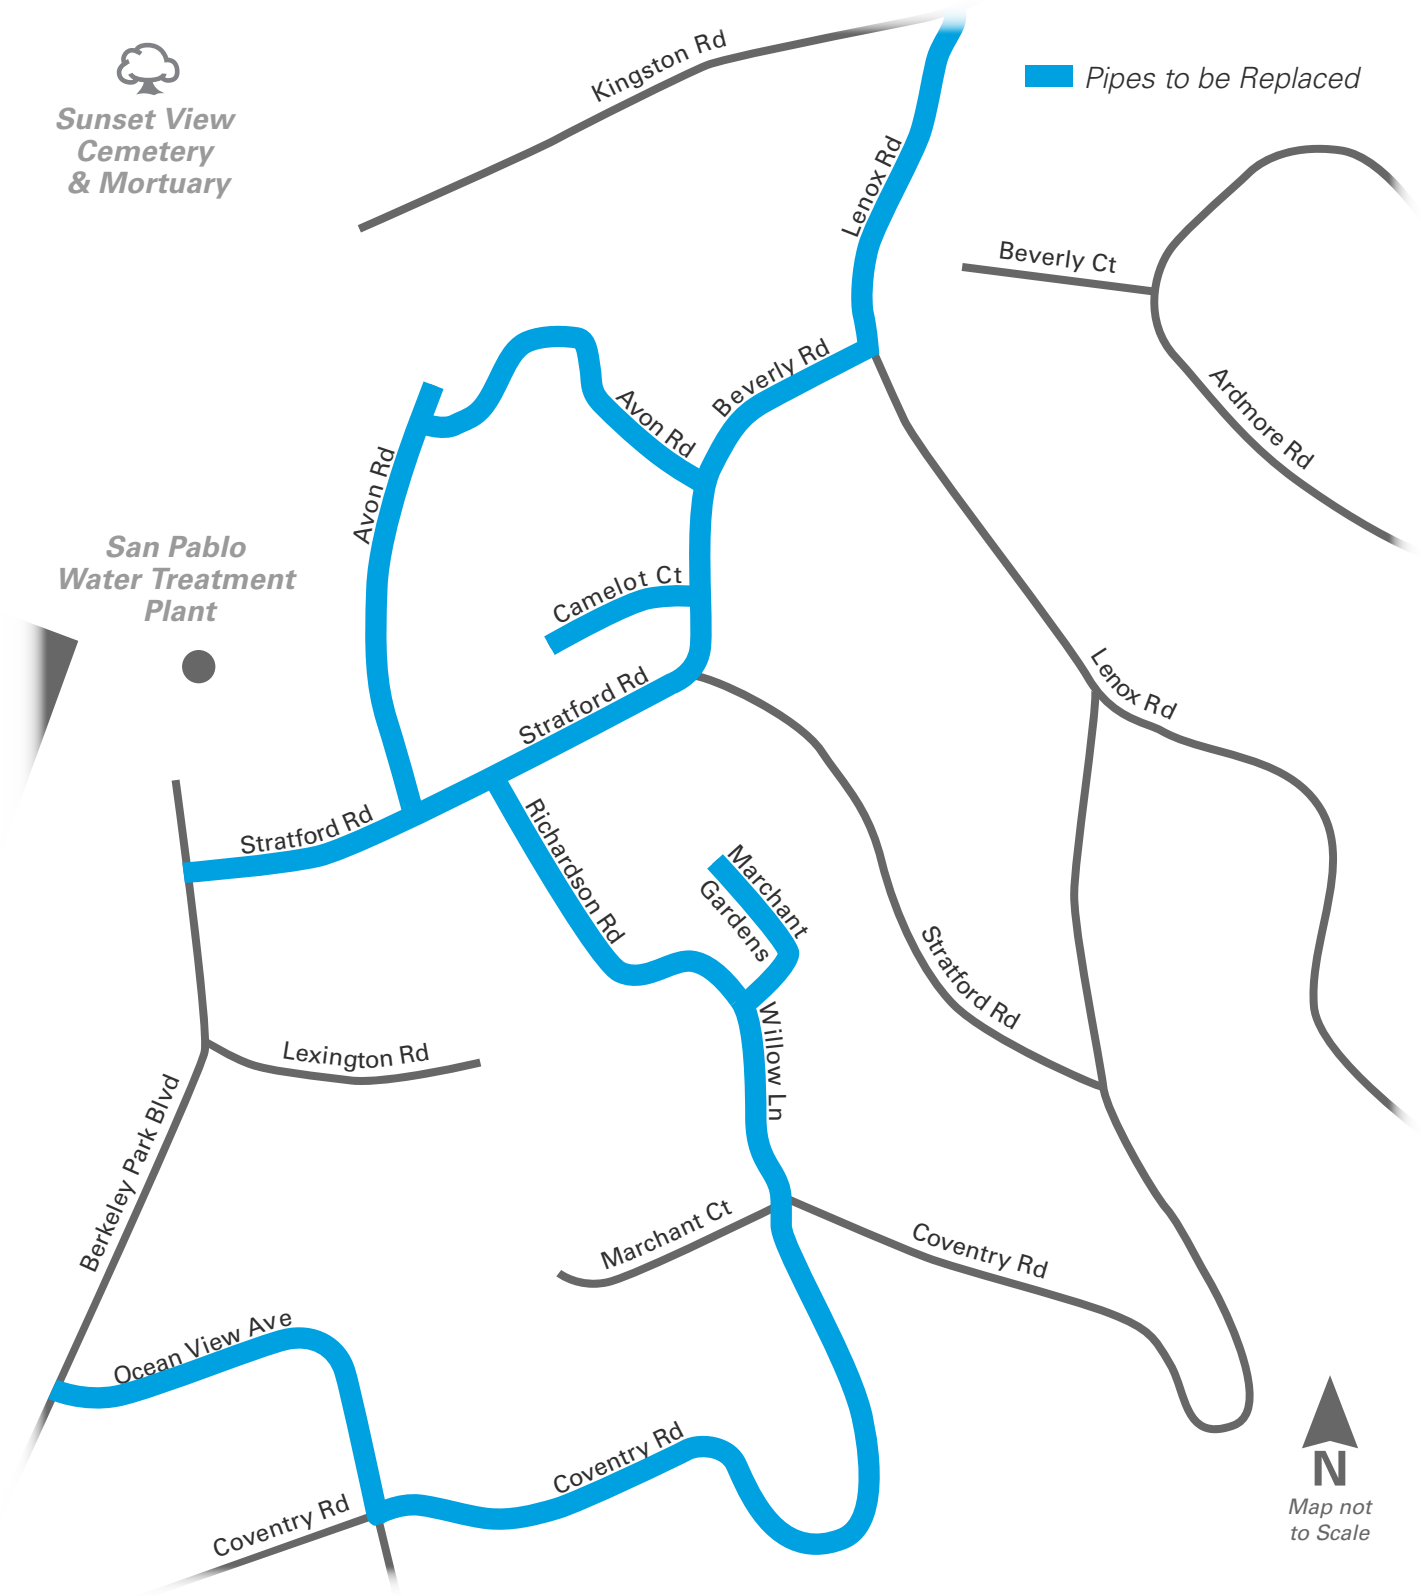

SHAKESPEARE CLUSTER PIPELINE REPLACEMENT KENSINGTON, CA

Sunset View
Cemetery
& Mortuary

San Pablo
Water Treatment
Plant

 Pipes to be Replaced

N
Map not
to Scale