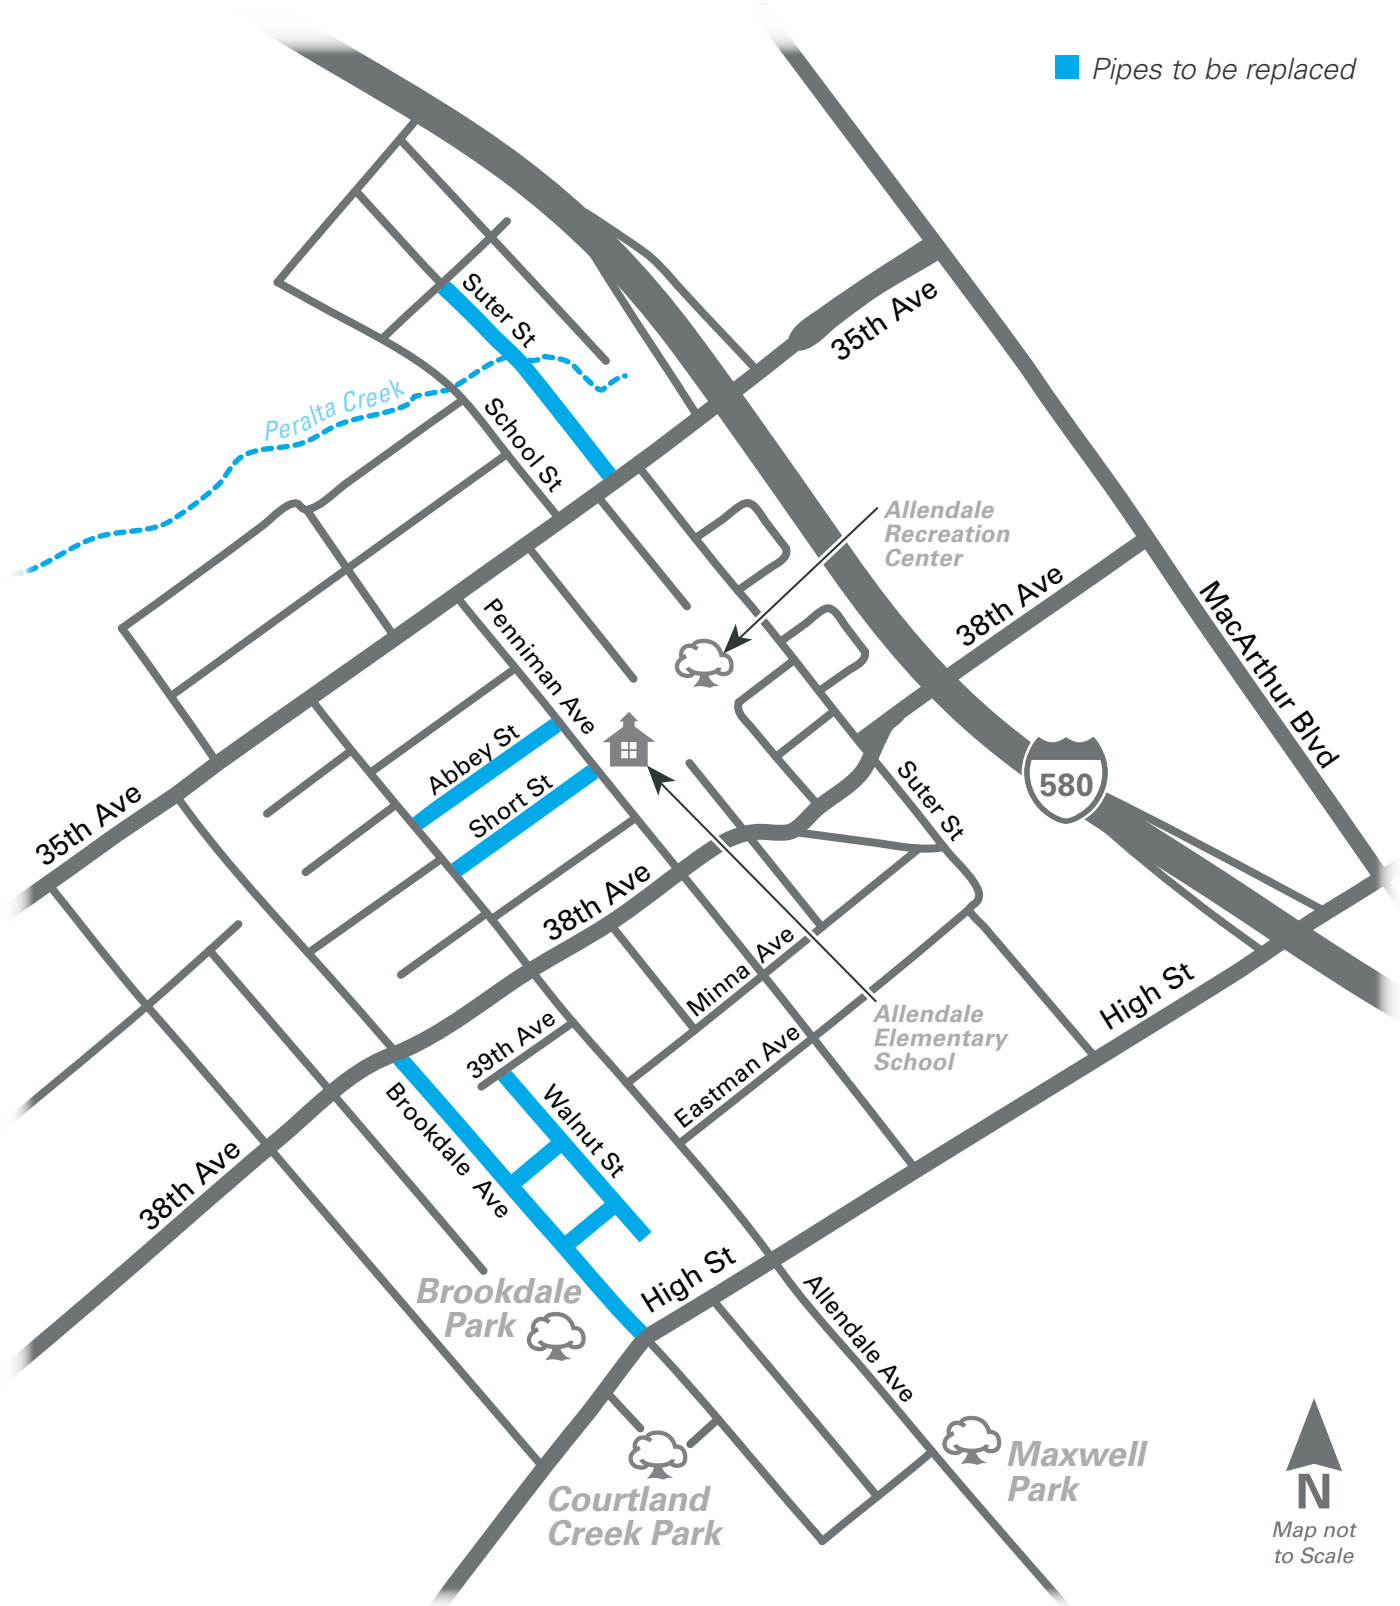

ABBEY STREET CLUSTER PIPELINE REPLACEMENT OAKLAND, CA

■ Pipes to be replaced

N
Map not
to Scale