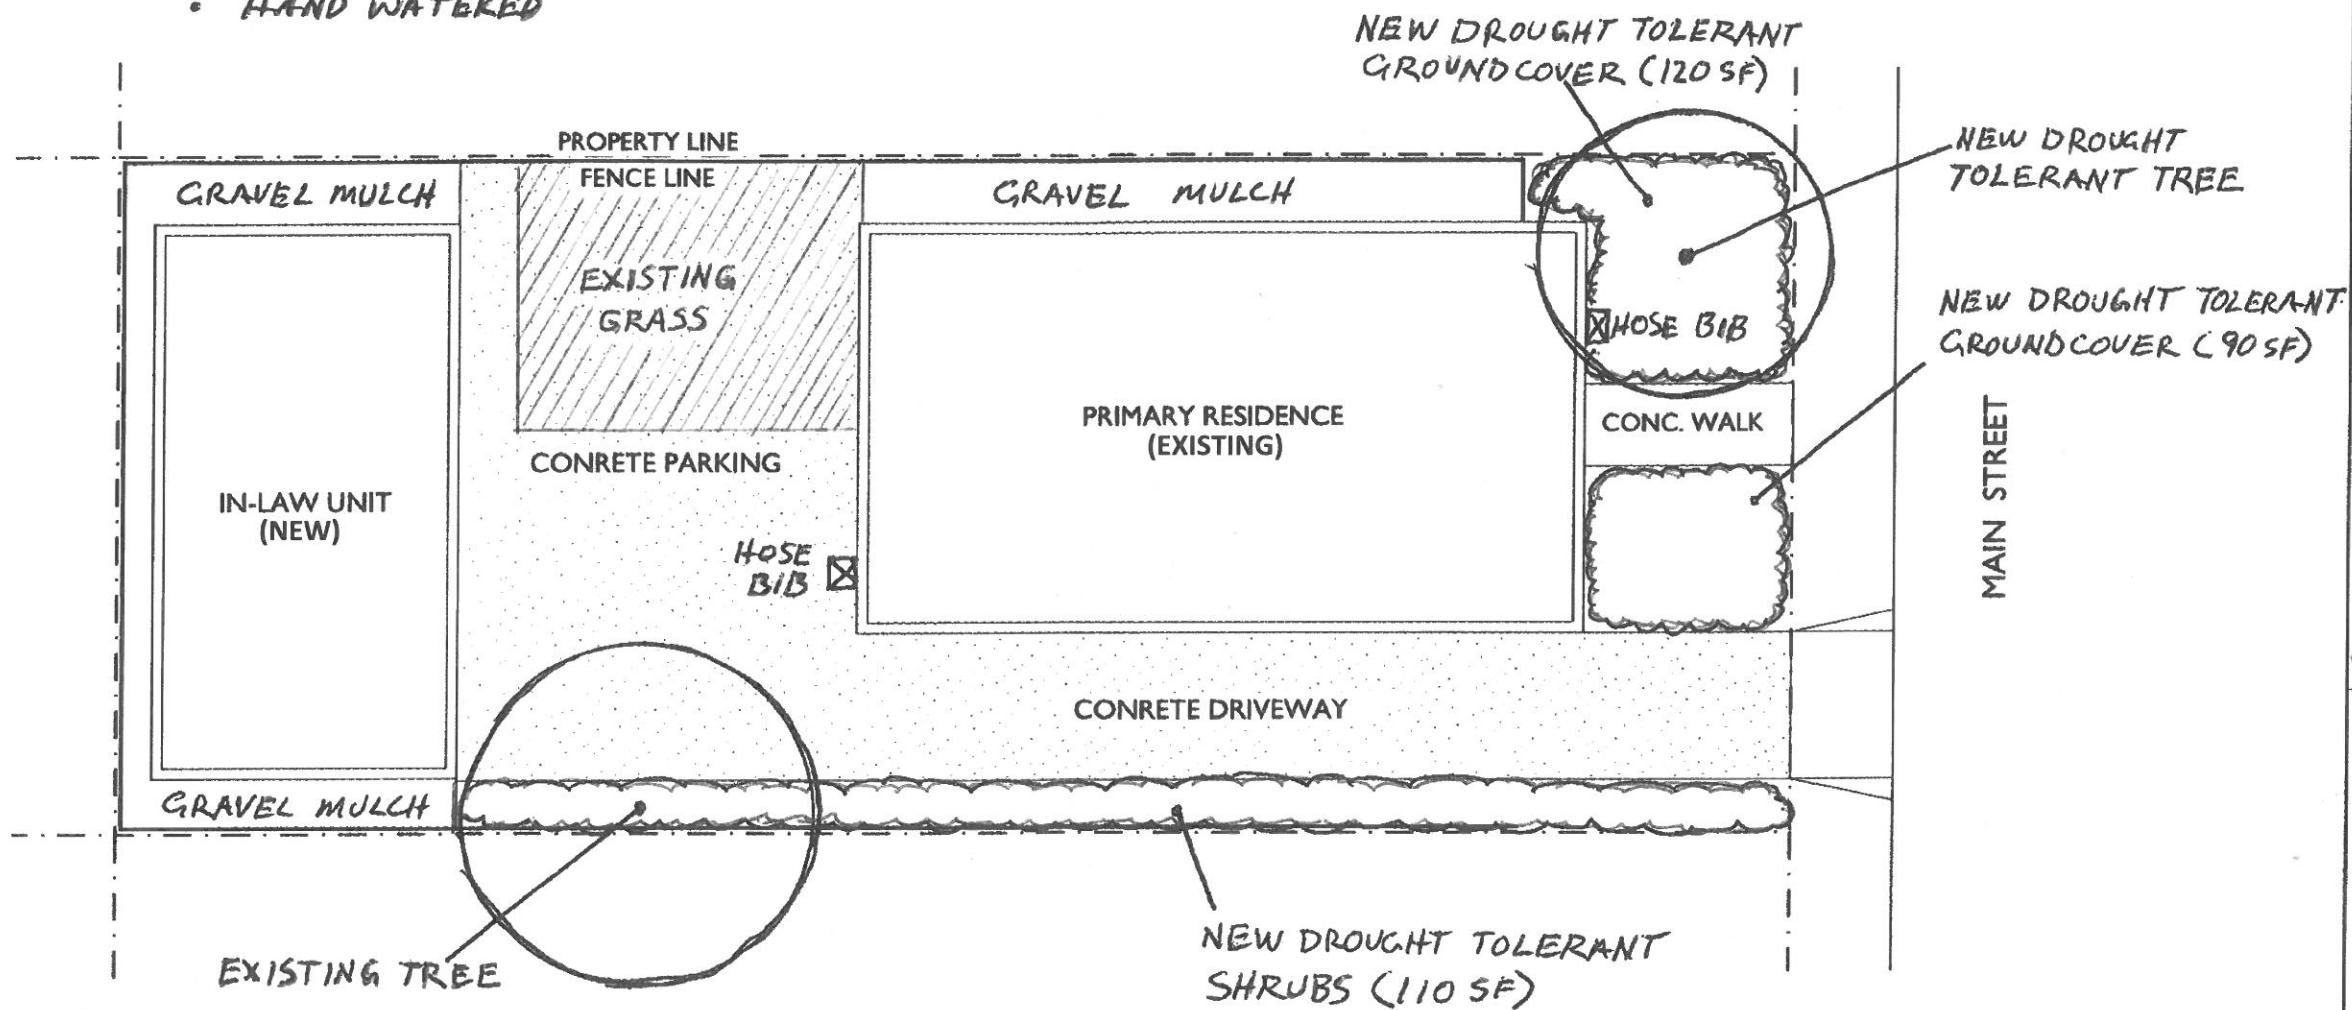

SAMPLE SITE PLAN

(FOR LANDSCAPING 0 – 499 SQUARE FEET IN AREA)

ANNOTATED SITE PLAN

- 320 SF OF NEW LANDSCAPING
- HAND WATERED

DESIGNER CONTACT INFORMATION

PROJECT TITLE AND SITE ADDRESS

SITE PLAN

A